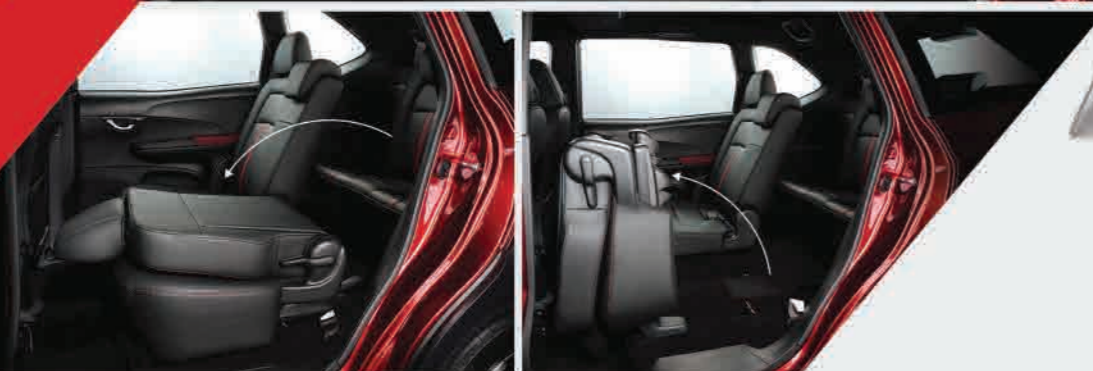

2nd ROW POCKET & DRINK HOLDER

SEAT BACK POCKETS

*exclusive to 1.5 V CVT

SPACE TO ROAM

With ample leg-room and cargo space, you can haul your whole camp with you to your next adventure. You can even adjust the seats to accommodate an even bigger party.

ONE-TOUCH
FOLD-TO-TUMBLE

2ND ROW SEATS

One-touch fold-to-tumble seats which makes access to the third row seats easier

LARGE CARGO SPACE

The 3 configuration adjustable rear seats allow you to modify the cargo space based on your needs and activities: